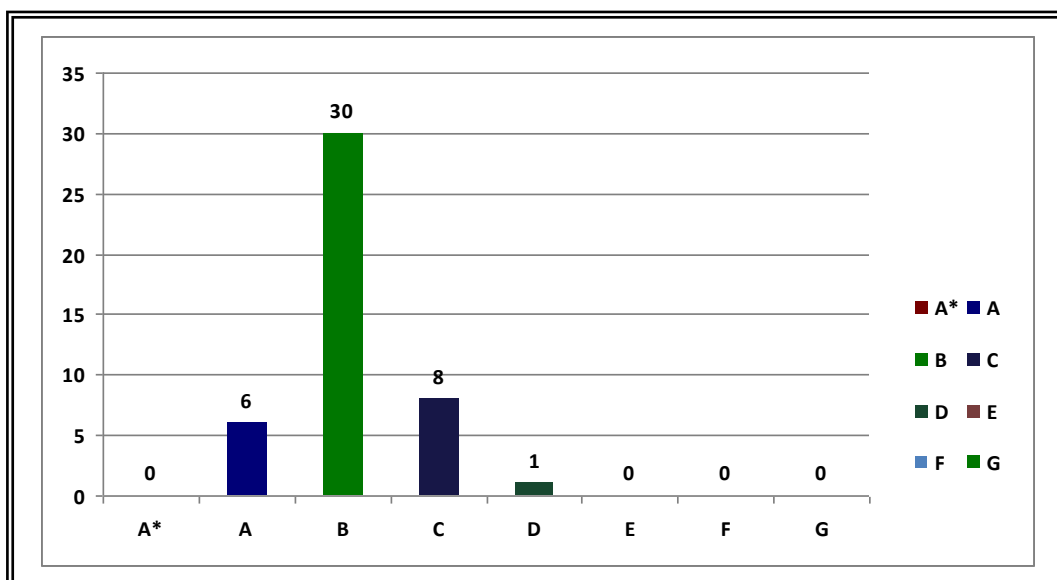

### Barnsley LEA Average

### England Average

**GCSE RESULTS FOR Y11 PUPILS**  
**JUNE 2010**

**Pie-chart showing percentages of range of grades obtained by pupils**

**Graph showing number of specific grades obtained by pupils**